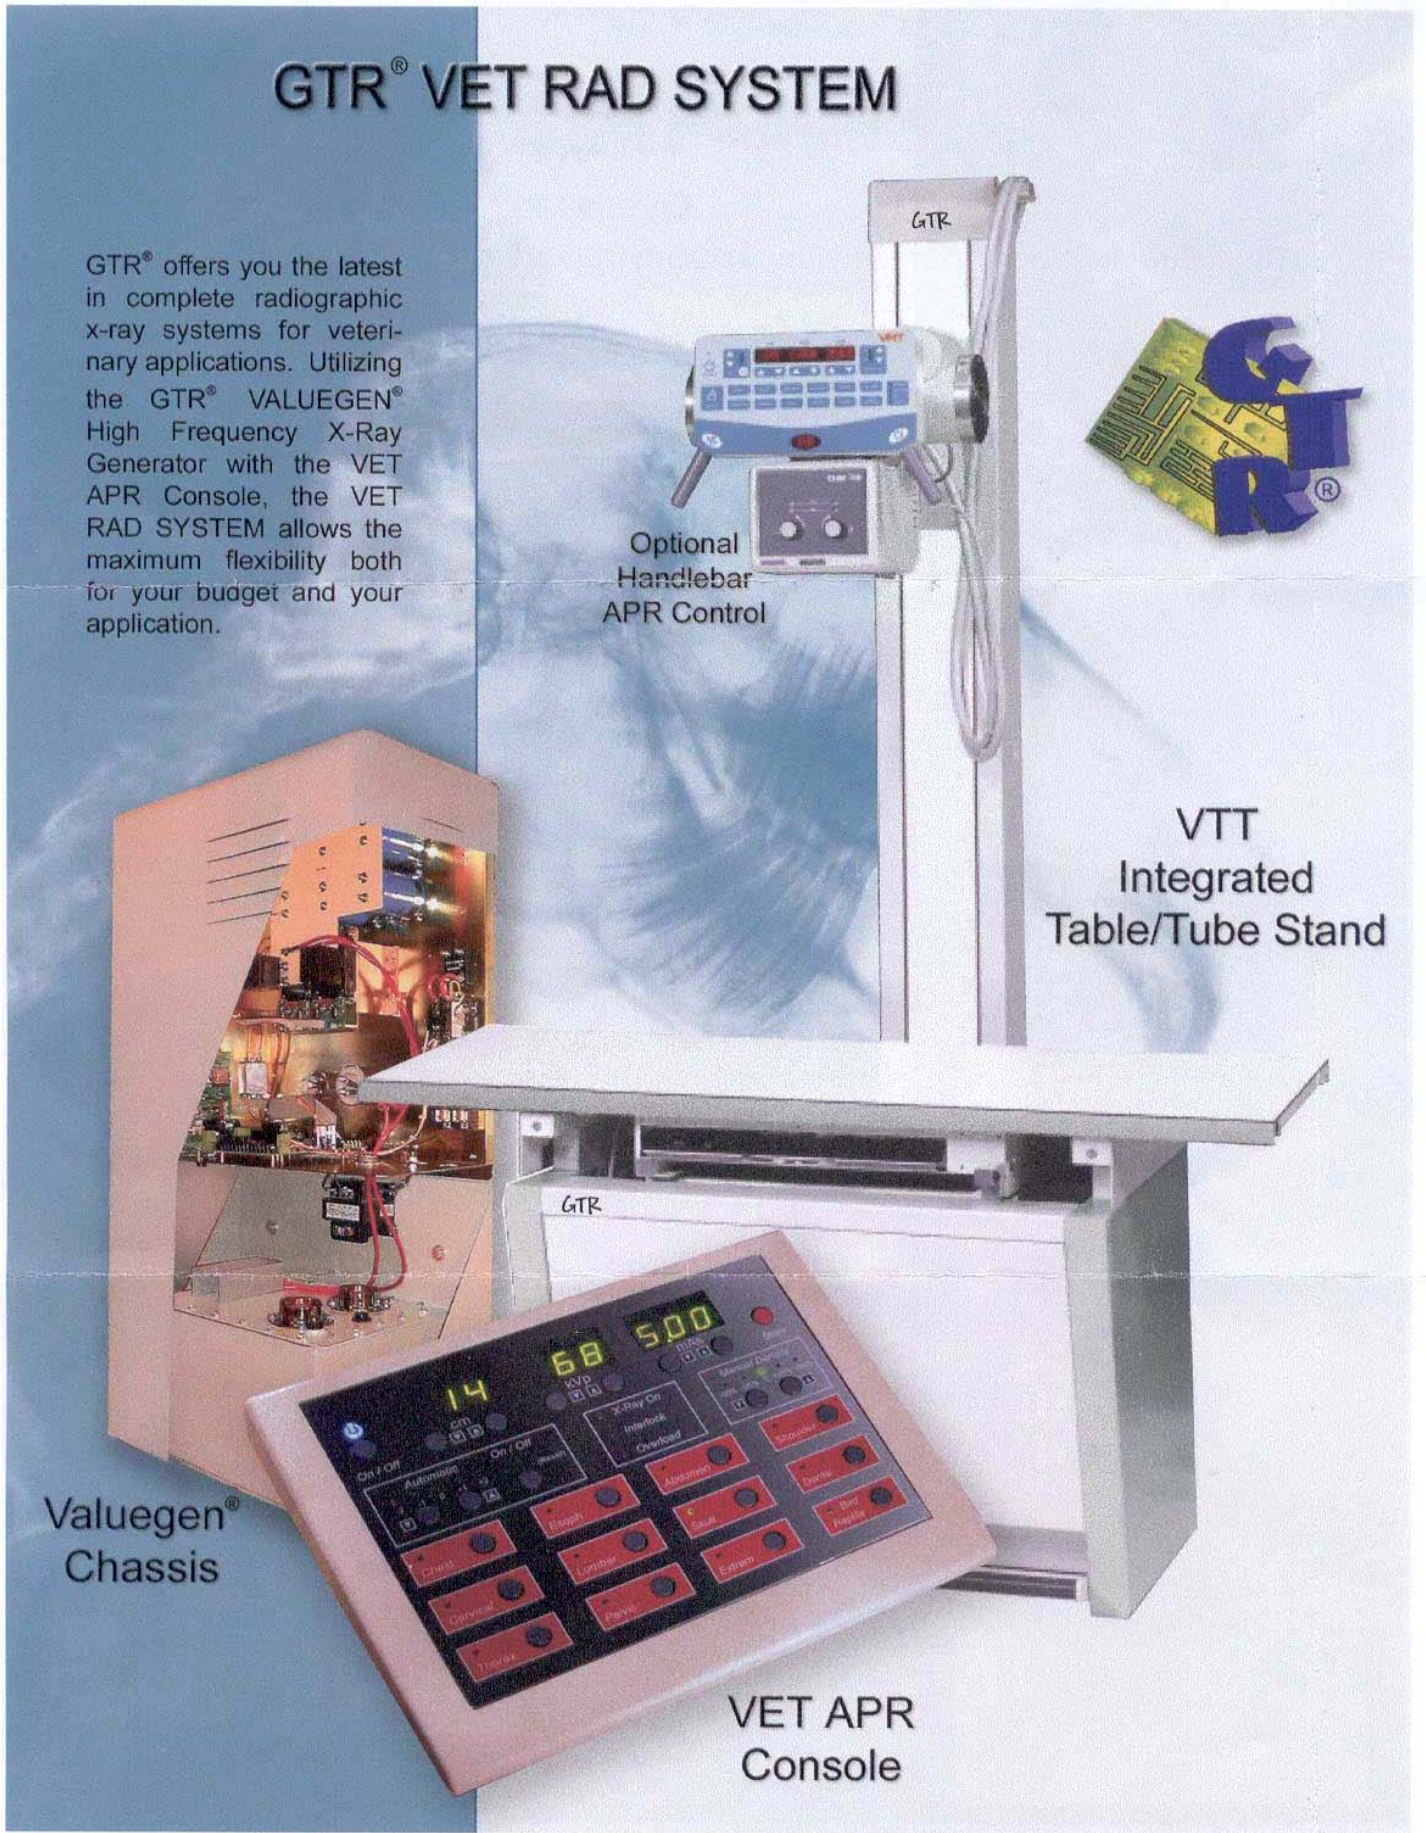

# GTR® VET RAD SYSTEM

GTR® offers you the latest in complete radiographic x-ray systems for veterinary applications. Utilizing the GTR® VALUEGEN® High Frequency X-Ray Generator with the VET APR Console, the VET RAD SYSTEM allows the maximum flexibility both for your budget and your application.

Optional  
Handlebar  
APR Control

VTT  
Integrated  
Table/Tube Stand

Valuegen®  
Chassis

VET APR  
Console

From the basic system pictured on the front of this data sheet to the feature-enhanced system pictured here, GTR® can offer the right combination of equipment to meet your needs.

We have the basic table/tube stand combination, popular with small animal veterinarians, available with a 4-way float top and a variable SID.

For those more demanding applications where 360 degree access is required and floor space must be clear, we have the system which utilizes the overhead tube support and elevating table with 4-way float top.

VTT Integrated Table/Tube Stand  
Tube Stand has horizontal travel the length of the table, SID fixed  
Option: Variable SID  
APR Console mounted in handlebars

VOT Overhead Tube Support with longitudinal travel, SID fixed  
Option: APR Console mounted in handlebars