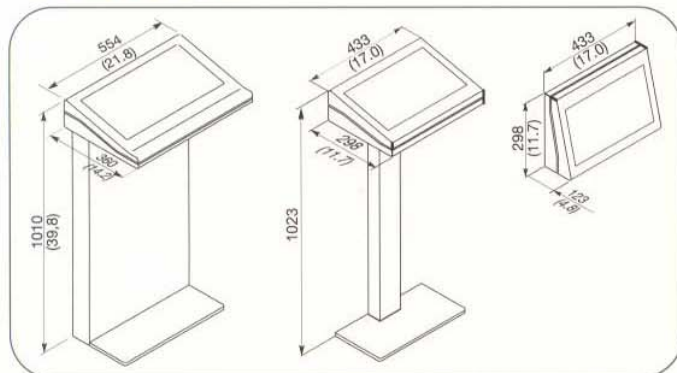

High Frequency X-ray Generators

Operator Consoles

APR R&F

3 POINT R&F

APR RAD ONLY

3 POINT RAD ONLY

WALL MOUNTING
CONSOLE (OPTIONAL)
TABLE TOP (STANDARD)

DIMENSIONS

INTEGRATED CONSOLE
(OPTIONAL)

PEDESTAL CONSOLE
(OPTIONAL)

Specifications subject to change without notice

SEDECAL

Pelaya, 9 - Poligono industrial "Rio de Janeiro"
28110 - Algete (Madrid - SPAIN)

Central Offices: